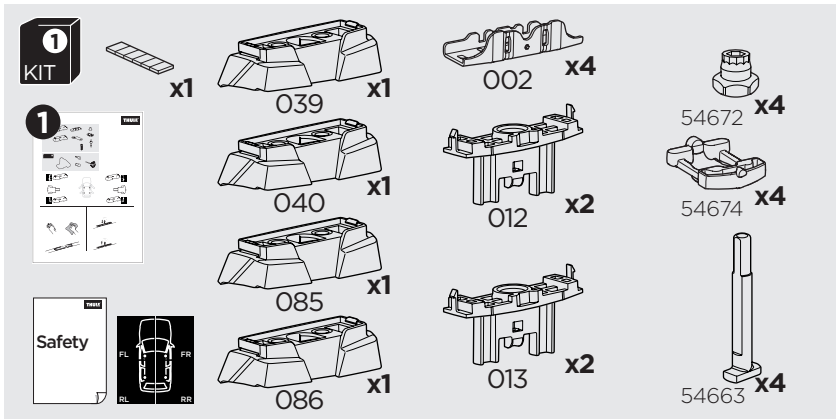

1

Kit 187011

INFINITI Q30, 5-dr Hatchback, 16-19
 MERCEDES A-Class (W176), 5-dr Hatchback, 12-18

ISO 11154-E

This kit is only for vehicles with fixpoint mounting.

5561041001

Bring your life
 thule.com