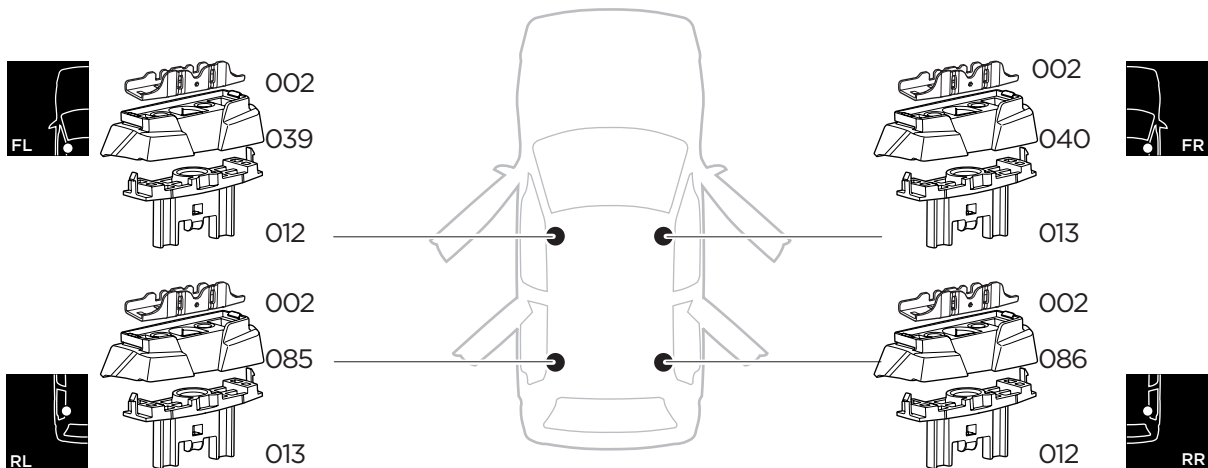

1

Kit 187011

INFINITI Q30, 5-dr Hatchback, 16-19
 MERCEDES A-Class (W176), 5-dr Hatchback, 12-18

ISO 11154-E

This kit is only for vehicles with fixpoint mounting.

5561041001

Bring your life
 thule.com