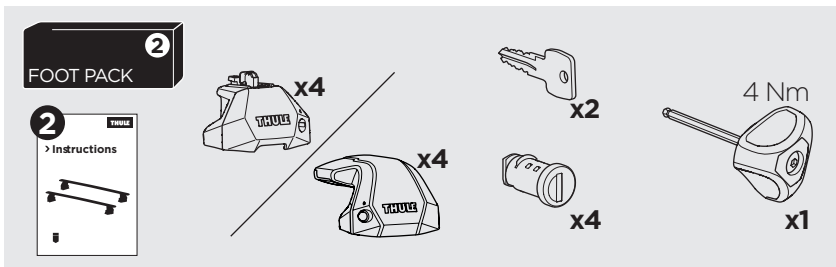

1

Kit 187011

INFINITI Q30, 5-dr Hatchback, 16-19
 MERCEDES A-Class (W176), 5-dr Hatchback, 12-18

ISO 11154-E

This kit is only for vehicles with fixpoint mounting.

5561041001

Bring your life
 thule.com