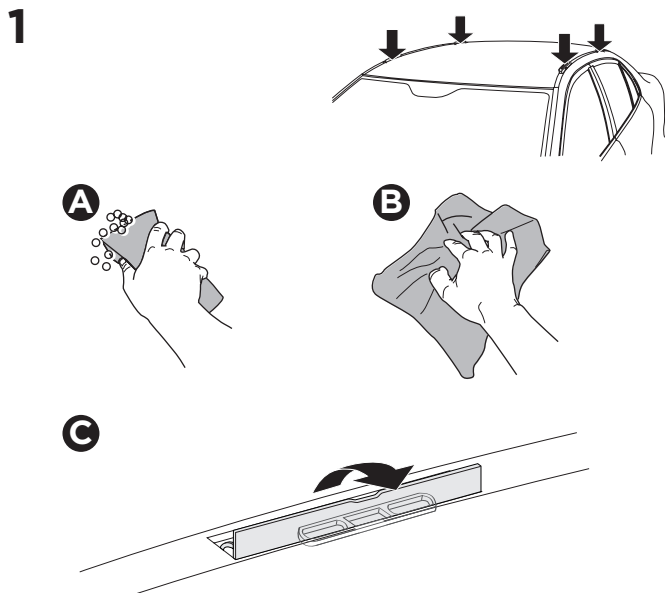

1

Kit 187011

INFINITI Q30, 5-dr Hatchback, 16-19
 MERCEDES A-Class (W176), 5-dr Hatchback, 12-18

ISO 11154-E

This kit is only for vehicles with fixpoint mounting.

5561041001

Bring your life
 thule.com