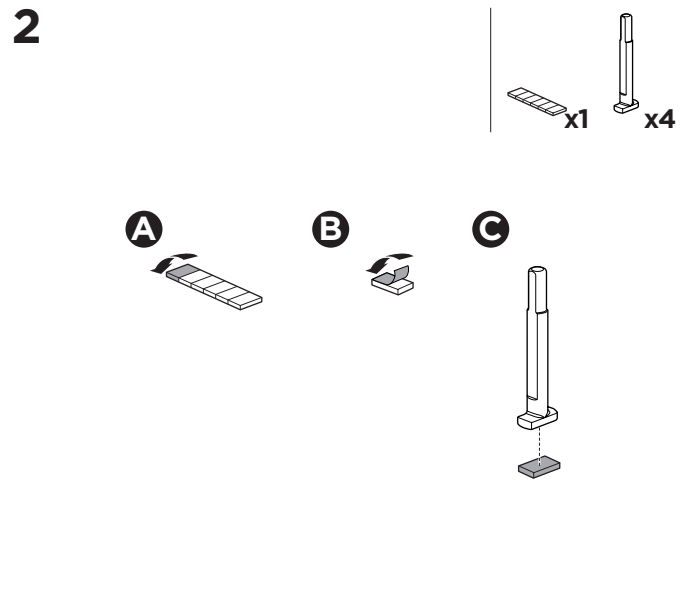

1

Kit 187011

INFINITI Q30, 5-dr Hatchback, 16-19
 MERCEDES A-Class (W176), 5-dr Hatchback, 12-18

ISO 11154-E

This kit is only for vehicles with fixpoint mounting.

5561041001

Bring your life
 thule.com