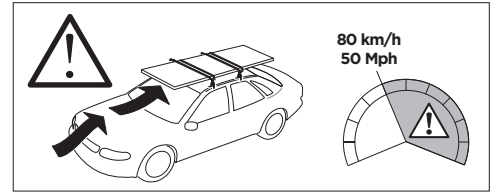

1

Kit 187026

HONDA CR-V, 5-dr SUV, 07-11

ISO 11154-E

This kit is only for vehicles with fixpoint mounting.

3

4

5