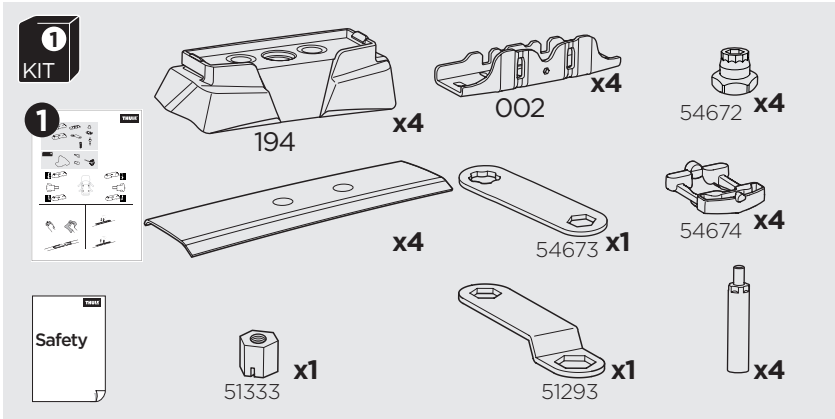

1

Kit 187026

HONDA CR-V, 5-dr SUV, 07-11

ISO 11154-E

This kit is only for vehicles with fixpoint mounting.

3

4

5