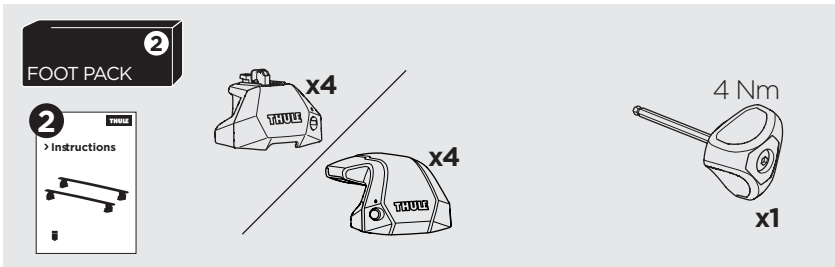

1

Kit 187026

HONDA CR-V, 5-dr SUV, 07-11

ISO 11154-E

This kit is only for vehicles with fixpoint mounting.

3

4

5