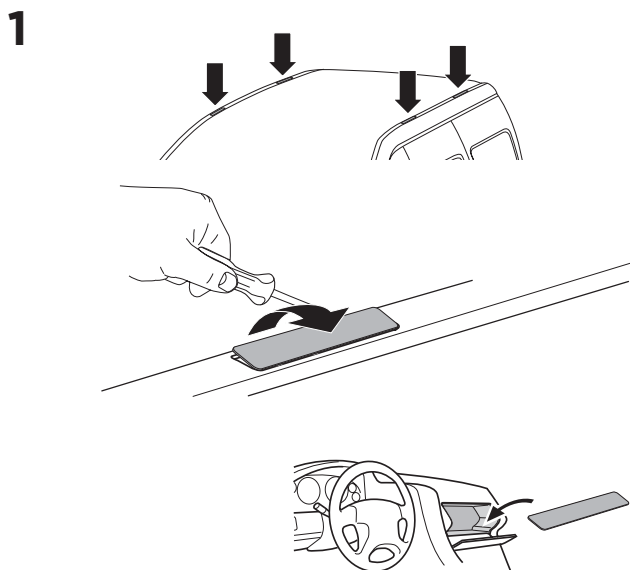

1

Kit 187026

HONDA CR-V, 5-dr SUV, 07-11

ISO 11154-E

This kit is only for vehicles with fixpoint mounting.

3

4

5