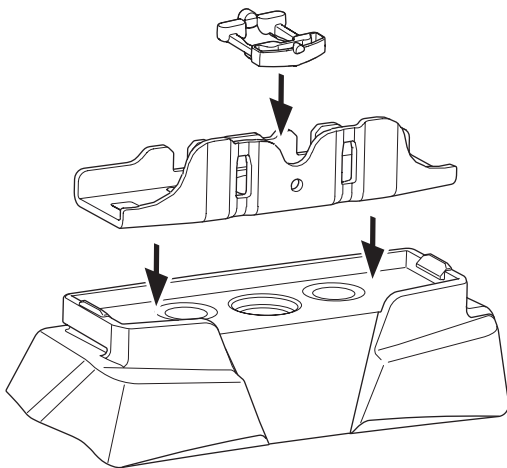

1

Kit 187026

HONDA CR-V, 5-dr SUV, 07-11

ISO 11154-E

This kit is only for vehicles with fixpoint mounting.

3

4

5