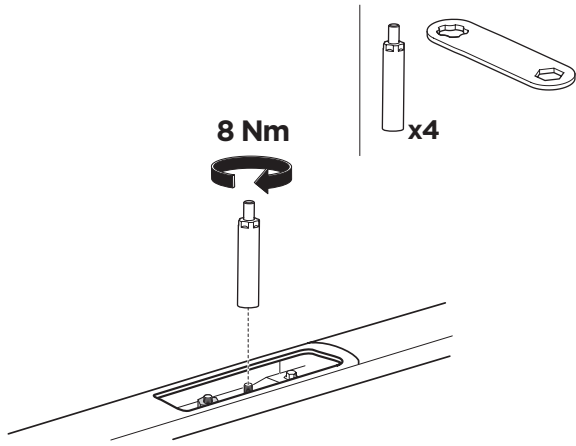

1

Kit 187026

HONDA CR-V, 5-dr SUV, 07-11

ISO 11154-E

This kit is only for vehicles with fixpoint mounting.

3

4

5