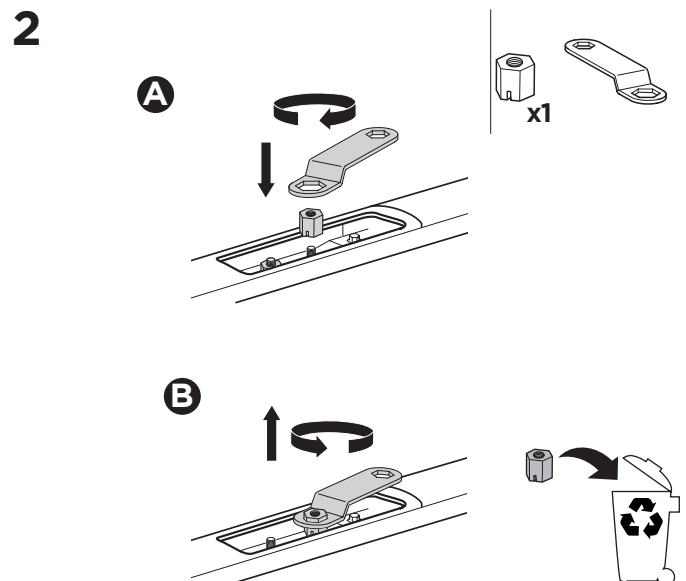

1

Kit 187026

HONDA CR-V, 5-dr SUV, 07-11

ISO 11154-E

This kit is only for vehicles with fixpoint mounting.

3

4

5