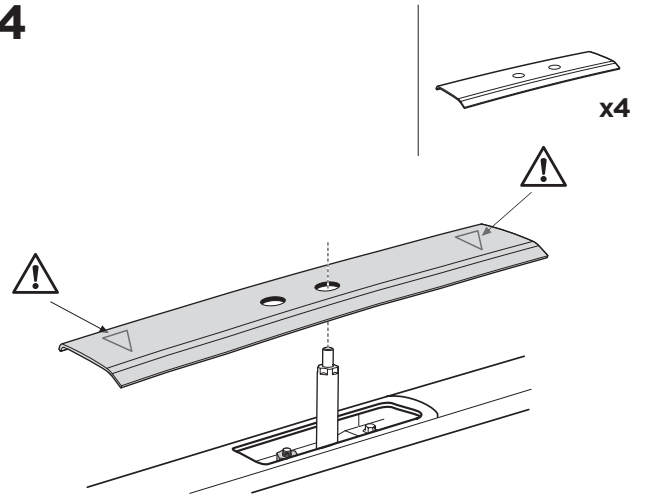

1

Kit 187026

HONDA CR-V, 5-dr SUV, 07-11

ISO 11154-E

This kit is only for vehicles with fixpoint mounting.

3

4

5