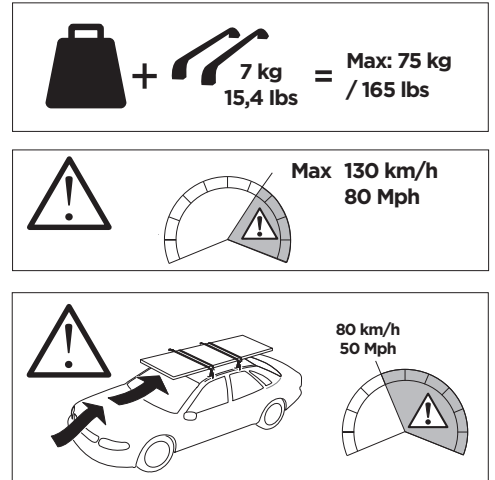

1

Kit 187092

BMW 3-Series GT (F34), 5-dr Hatchback, 13-20
 BMW 4-Series Gran Coupé, 4-dr Coupé, 14-20

ISO 11154-E

This kit is only for vehicles with fixpoint mounting.

3

4

5