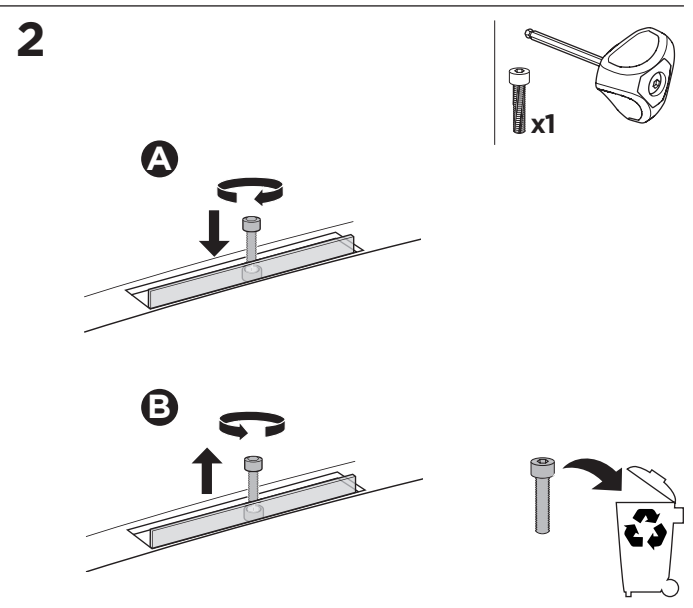

1

Kit 187092

BMW 3-Series GT (F34), 5-dr Hatchback, 13-20
 BMW 4-Series Gran Coupé, 4-dr Coupé, 14-20

ISO 11154-E

This kit is only for vehicles with fixpoint mounting.

3

4

5