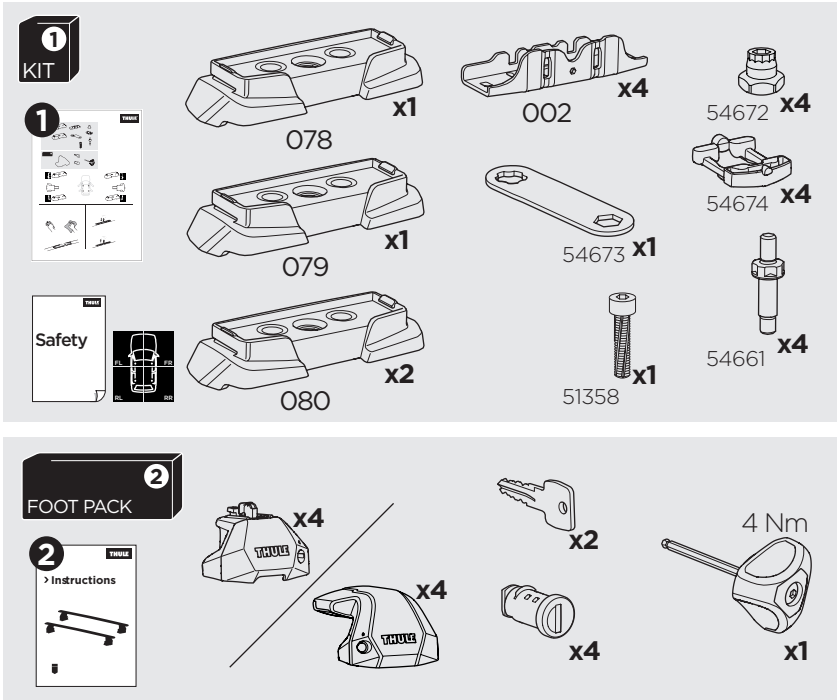

1

Kit 187092

BMW 3-Series GT (F34), 5-dr Hatchback, 13-20
 BMW 4-Series Gran Coupé, 4-dr Coupé, 14-20

ISO 11154-E

This kit is only for vehicles with fixpoint mounting.

3

4

5

6