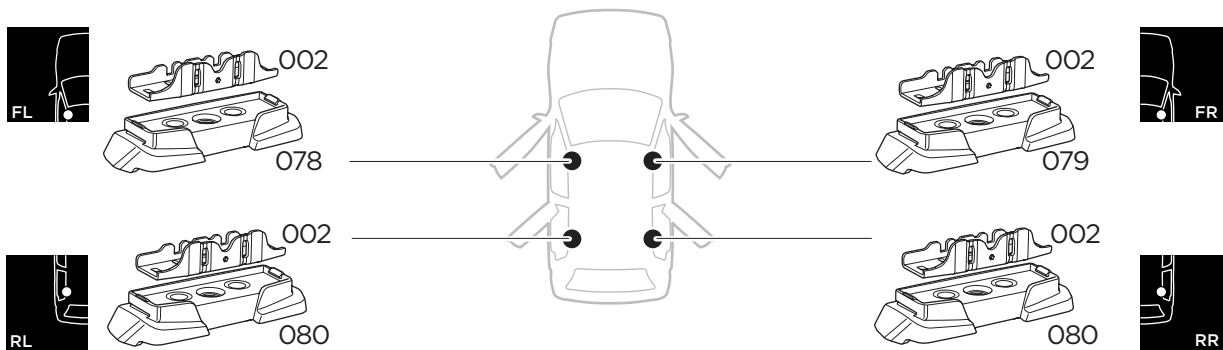

1

Kit 187092

BMW 3-Series GT (F34), 5-dr Hatchback, 13-20
 BMW 4-Series Gran Coupé, 4-dr Coupé, 14-20

ISO 11154-E

This kit is only for vehicles with fixpoint mounting.

3

4

5