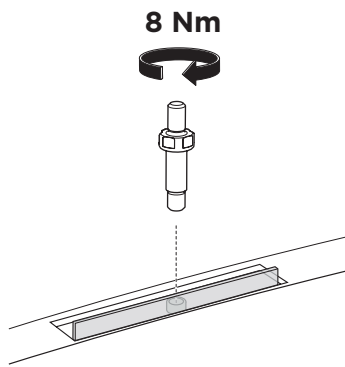

1

Kit 187092

BMW 3-Series GT (F34), 5-dr Hatchback, 13-20
 BMW 4-Series Gran Coupé, 4-dr Coupé, 14-20

ISO 11154-E

This kit is only for vehicles with fixpoint mounting.

3

4

5