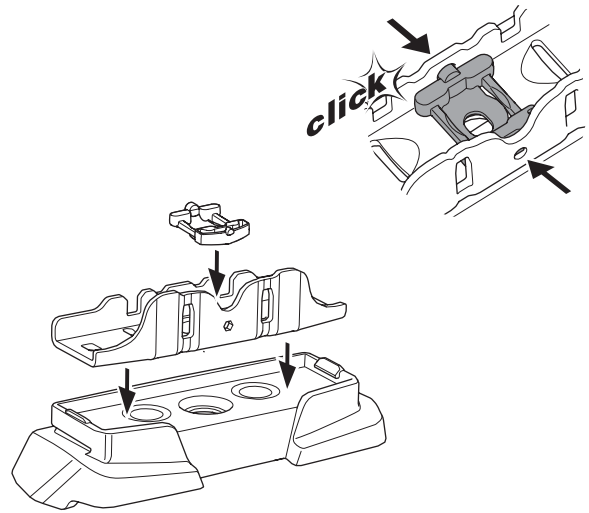

1

Kit 187092

BMW 3-Series GT (F34), 5-dr Hatchback, 13-20
 BMW 4-Series Gran Coupé, 4-dr Coupé, 14-20

ISO 11154-E

This kit is only for vehicles with fixpoint mounting.

3

4

5