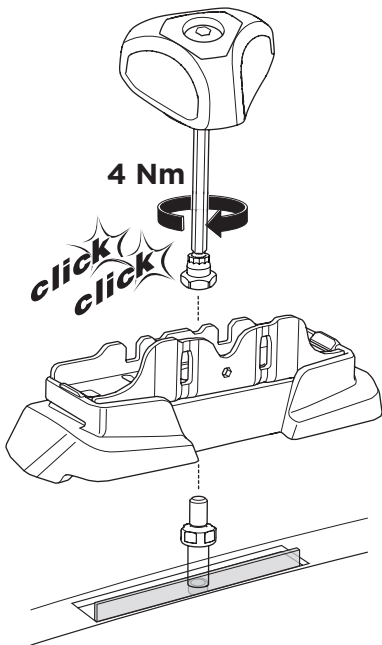

1

Kit 187092

BMW 3-Series GT (F34), 5-dr Hatchback, 13-20
 BMW 4-Series Gran Coupé, 4-dr Coupé, 14-20

ISO 11154-E

This kit is only for vehicles with fixpoint mounting.

3

4

5