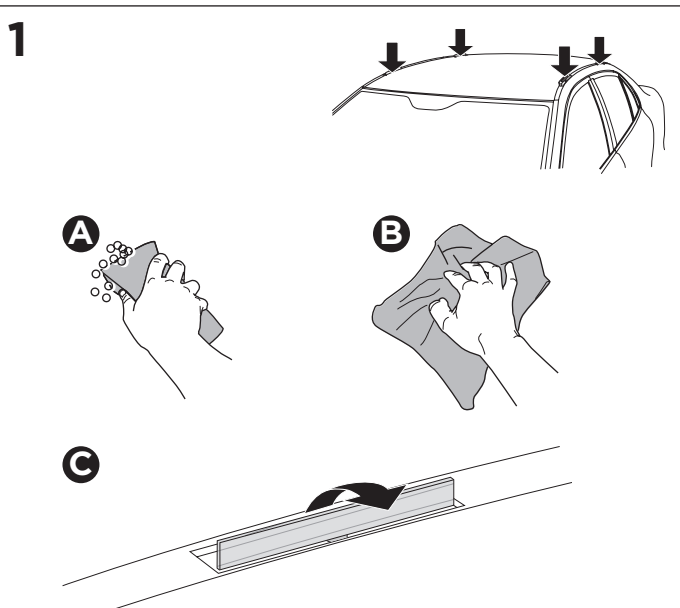

1

Kit 187092

BMW 3-Series GT (F34), 5-dr Hatchback, 13-20
 BMW 4-Series Gran Coupé, 4-dr Coupé, 14-20

ISO 11154-E

This kit is only for vehicles with fixpoint mounting.

3

4

5