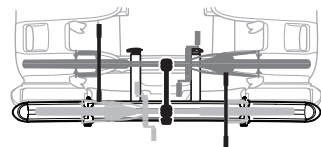

➤ Instructions

Thule VeloCompact 4th Bike Adapter 9261 For VeloCompact 926/927

926101

501-8108-04

Bring your life
thule.com

CITY CRASH
Complies with ISO norm

i

Stützlast beachten
Note towball capacity

VeloCompact
926/927

1

2

3

4

5

6

7