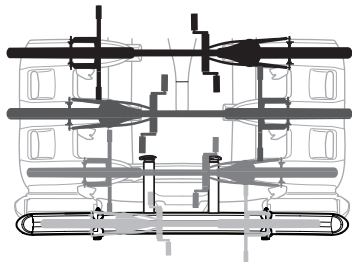

➤ Instructions

Thule VeloCompact 4th Bike Adapter 9261 For VeloCompact 926/927

926101

501-8108-04

Bring your life
thule.com

CITY CRASH
Complies with ISO norm

i

Stützlast beachten
Note towball capacity

VeloCompact
926/927

1

2

3

4

5

6

7