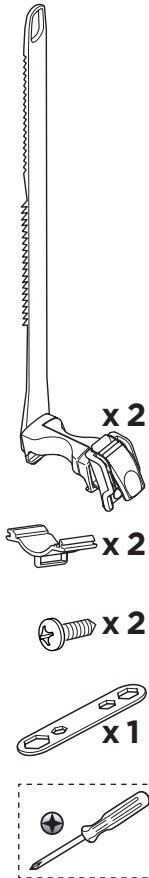

➤ Instructions

Thule VeloCompact 4th Bike Adapter 9261 For VeloCompact 926/927

926101

501-8108-04

Bring your life
thule.com

CITY CRASH
Complies with ISO norm

i

Stützlast beachten
Note towball capacity

VeloCompact
926/927

1

2

3

4

5

6

7

A

B

A

B

C

i

A

B