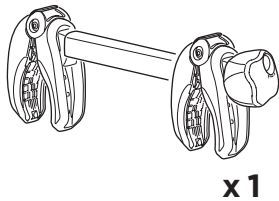

➤ Instructions

Thule VeloCompact 4th Bike Adapter 9261 For VeloCompact 926/927

926101

501-8108-04

Bring your life
thule.com

CITY CRASH
Complies with ISO norm

i

Stützlast beachten
Note towball capacity

VeloCompact
926/927

1

2

3

4

5

6

7