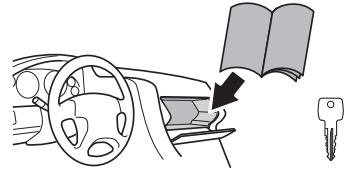

➤ Instructions

Thule VeloCompact 4th Bike Adapter 9261 For VeloCompact 926/927

926101

501-8108-04

Bring your life
thule.com

CITY CRASH
Complies with ISO norm

i

Stützlast beachten
Note towball capacity