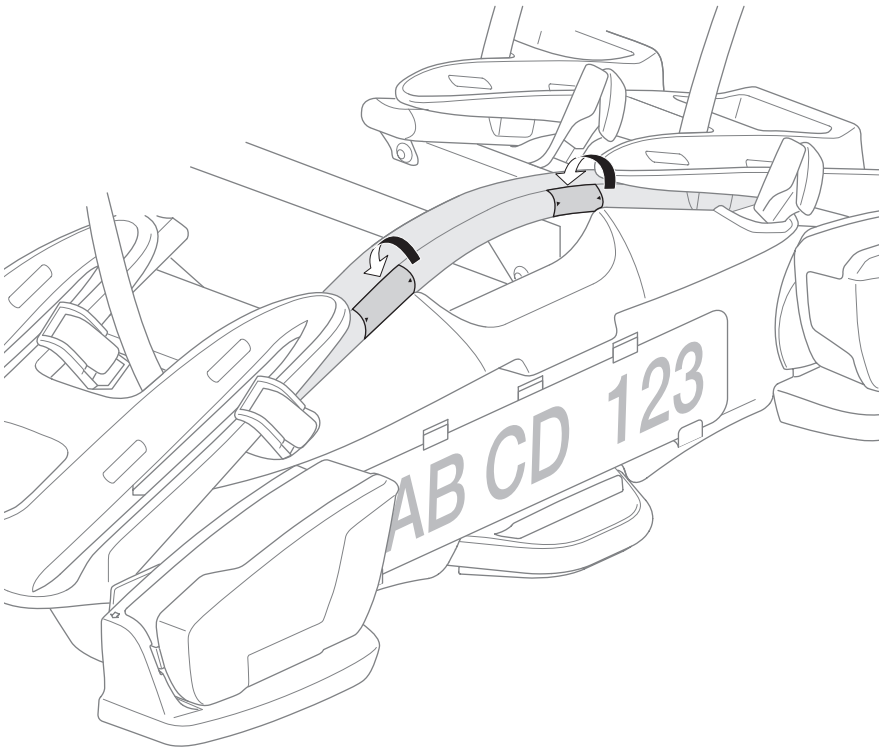

➤ Instructions

Thule VeloCompact 4th Bike Adapter 9261 For VeloCompact 926/927

926101

501-8108-04

Bring your life
thule.com

CITY CRASH
Complies with ISO norm

i

Stützlast beachten
Note towball capacity

VeloCompact
926/927

1

2

3

4

5

6

7