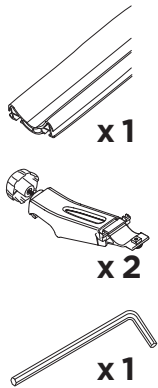

➤ Instructions

Thule VeloCompact 4th Bike Adapter 9261 For VeloCompact 926/927

926101

501-8108-04

Bring your life
thule.com

CITY CRASH
Complies with ISO norm

i

Stützlast beachten
Note towball capacity

VeloCompact
926/927

1

2

3

4

5

6

7