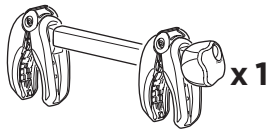

➤ Instructions

Thule VeloCompact 4th Bike Adapter 9261 For VeloCompact 926/927

926101

501-8108-04

Bring your life
thule.com

CITY CRASH
Complies with ISO norm

i

Stützlast beachten
Note towball capacity

VeloCompact
926/927

1

2

3

4

5

6

7