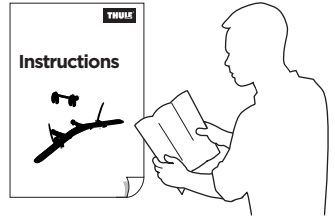

➤ Instructions

Thule VeloCompact 4th Bike Adapter 9261 For VeloCompact 926/927

926101

501-8108-04

Bring your life
thule.com

CITY CRASH
Complies with ISO norm

i

Stützlast beachten
Note towball capacity